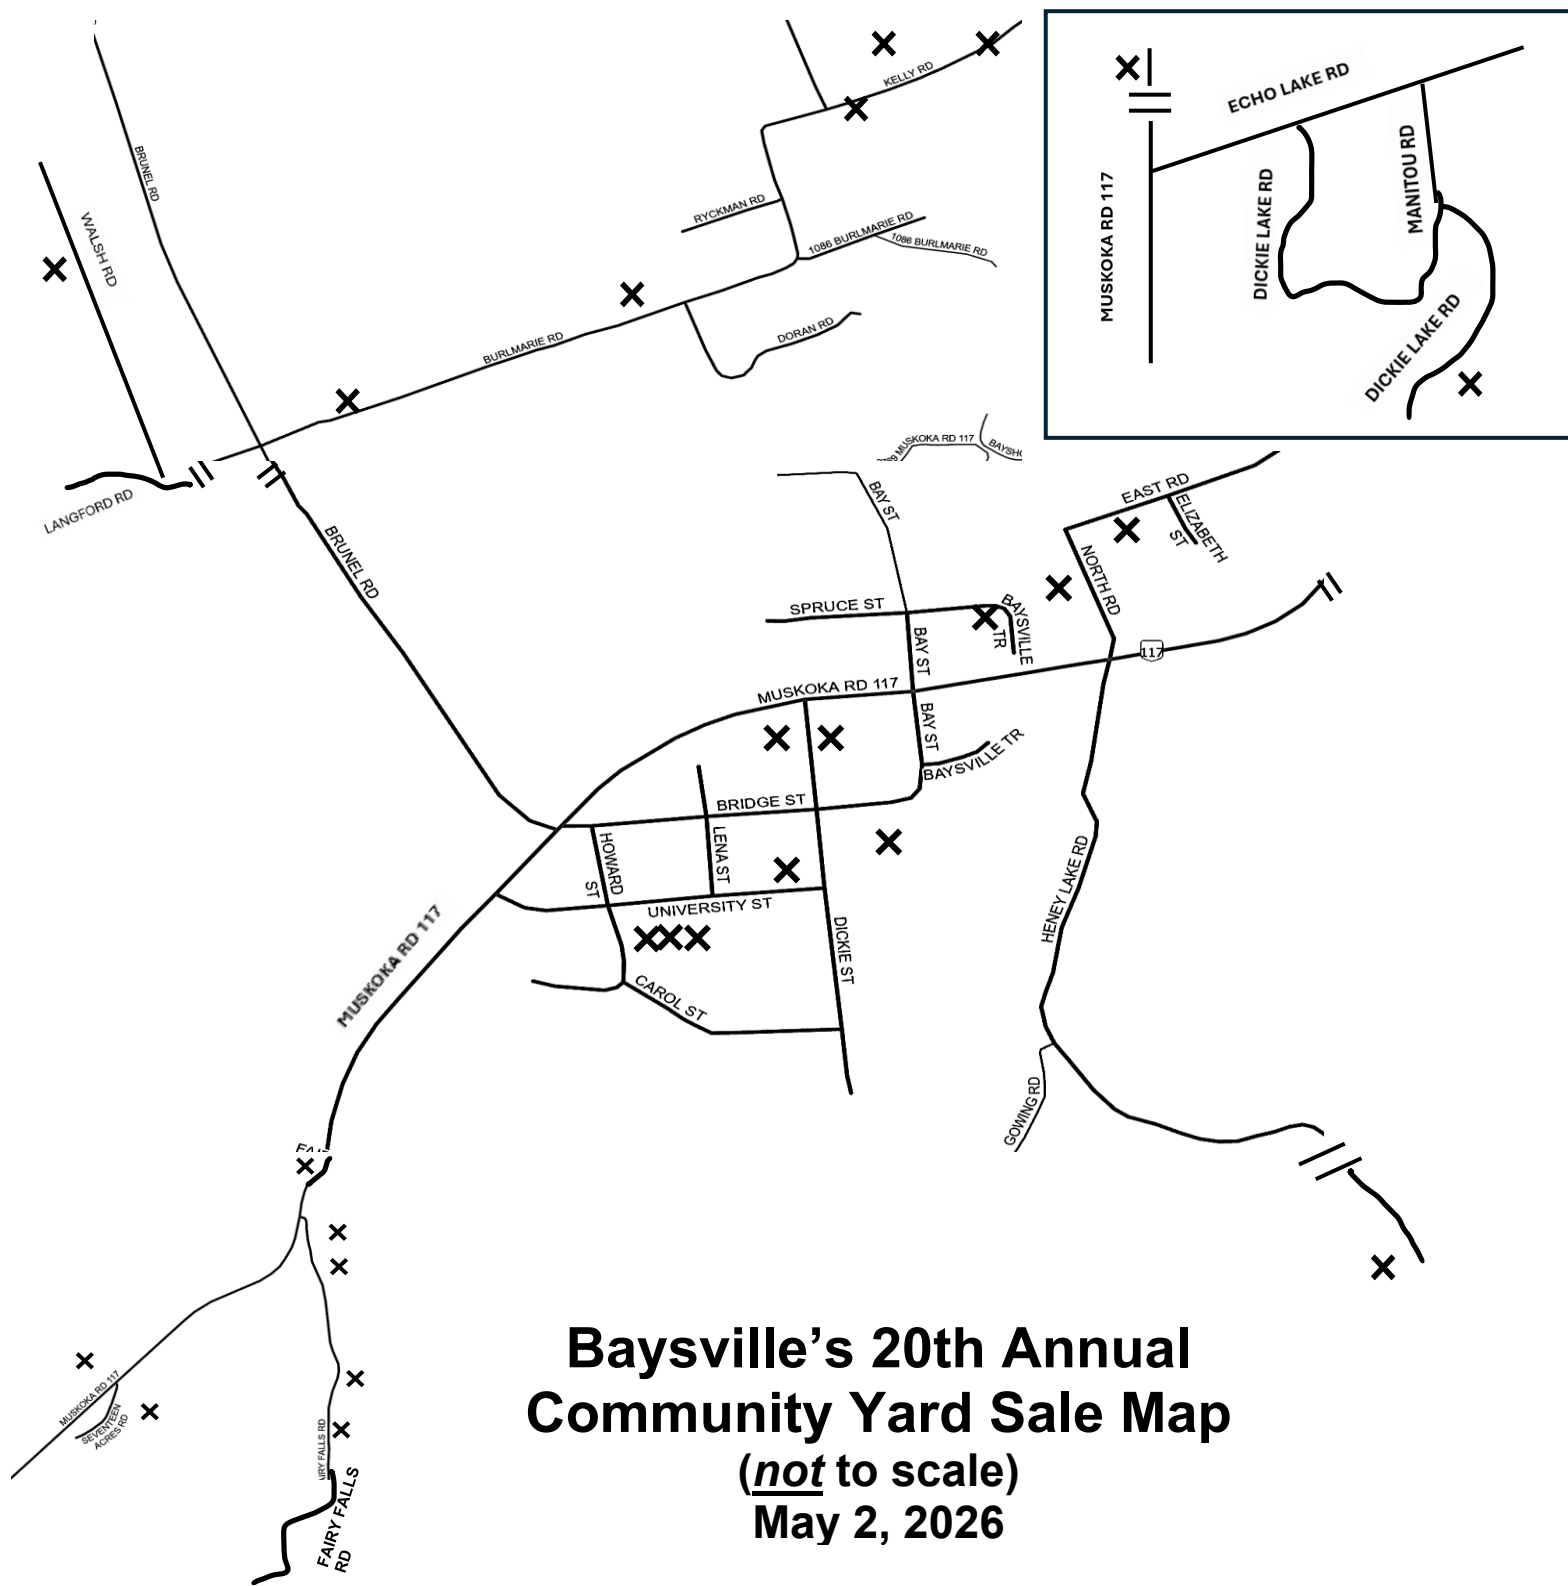

| # | Street name |
|------|--------------------|
| 24 | Bridge St |
| 1025 | Burlmarie Rd |
| 1069 | Burlmarie Rd |
| 1183 | Dickie Lake Rd |
| 2 | Dickie St |
| 5 | Dickie St |
| 14 | Dickie St |
| 11 | East Rd |
| 1015 | Fairy Falls Rd |
| 1017 | Fairy Falls Rd |
| 1079 | Fairy Falls Rd |
| 1185 | Fairy Falls Rd |
| 1180 | Heney Lake Rd |
| 1012 | Kelly Rd |
| 1031 | Kelly Rd |
| 1048 | Kelly Rd |
| 2501 | Muskoka Rd 117 |
| 2627 | Muskoka Rd 117 |
| 2849 | Muskoka Rd 117 |
| 7 | North Road |
| 1011 | Seventeen Acres Rd |
| 3 | Spruce St |
| 10 | University St |
| 12 | University St |
| 14 | University St |
| 1037 | Walsh Rd |

**Baysville's 20th Annual
Community Yard Sale Map**
(*not* to scale)
May 2, 2026